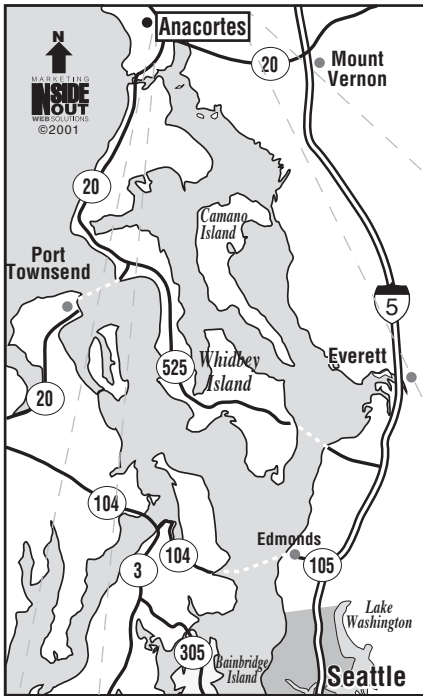

# Anacortes - Cap Sante Boat Haven

**ARROW LAUNCH SERVICE, INC.**  
 P.O. Box 2376  
 Port Angeles, WA 98362  
 (360) 457-1544  
 Fax (360) 457-1552  
[www.arrowlaunch.com](http://www.arrowlaunch.com)

**DIRECTIONS:**

Take I-5 North to Hwy 20

*For Freight* take Anacortes Commercial to 13th between Safeway & McDonalds. 13th dead ends at T-Dock.

*For Passengers* - take Anacortes Commercial to 15th, turn right then left on Q Ave. then right on Seafarers Way. Loading dock is at the end of Seafarers Way.

800-244-2948

Call 800 number 1 hour prior to delivery