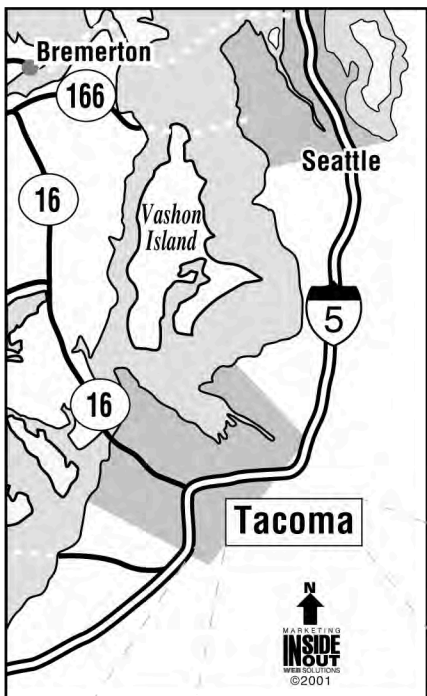

Tacoma - Streich Bros. Inc.

ARROW LAUNCH SERVICE, INC.
P.O. Box 2376
Port Angeles, WA 98362
(360) 457-1544
Fax (360) 457-1552

DIRECTIONS:

While traveling North or South on Interstate 5, use Exit 137 (Fife/Milton) off ramp. GO NORTH on the street that the off ramp lets you off on (S 51 Street). Do not accidentally turn on Highway 99. Turn right at Highway 509/Marine View Drive. Loading of the launch is at the 1st Industrial building on the left. "STREICH BROS." 1650 Marine View Drive. Enter the yard and proceed to the back of the facility. Loading of the launch is at the pier at the back (waters edge).